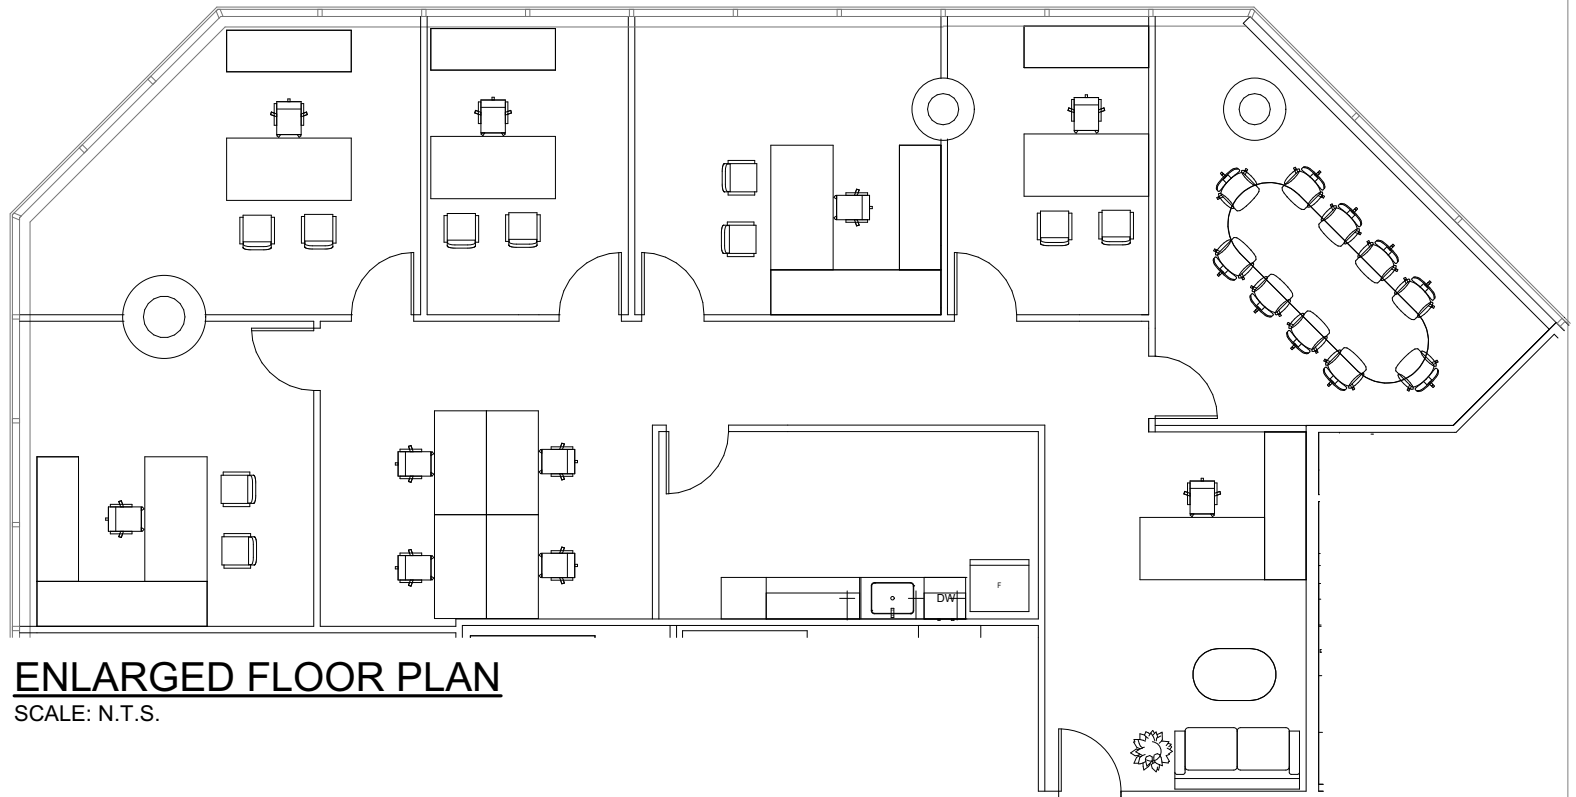

SEE ENLARGED PLAN

ENLARGED FLOOR PLAN

SCALE: N.T.S.

Lyric Centre

440 Louisiana Street
Houston, TX 77002

Suite # 820 Marketing
2,392 RSF