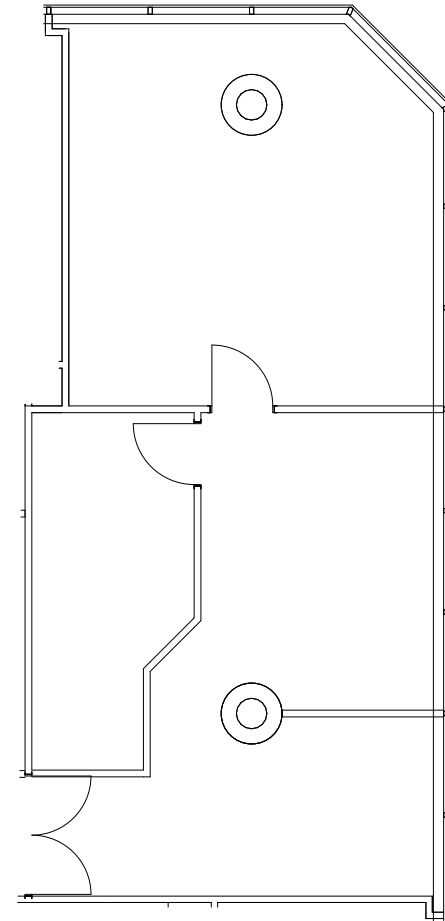

SEE ENLARGED
PLAN

ENLARGED FLOOR PLAN

SCALE: N.T.S.

Lyric Centre

440 Louisiana Street
Houston, TX 77002

Suite # 670

1,074 RSF