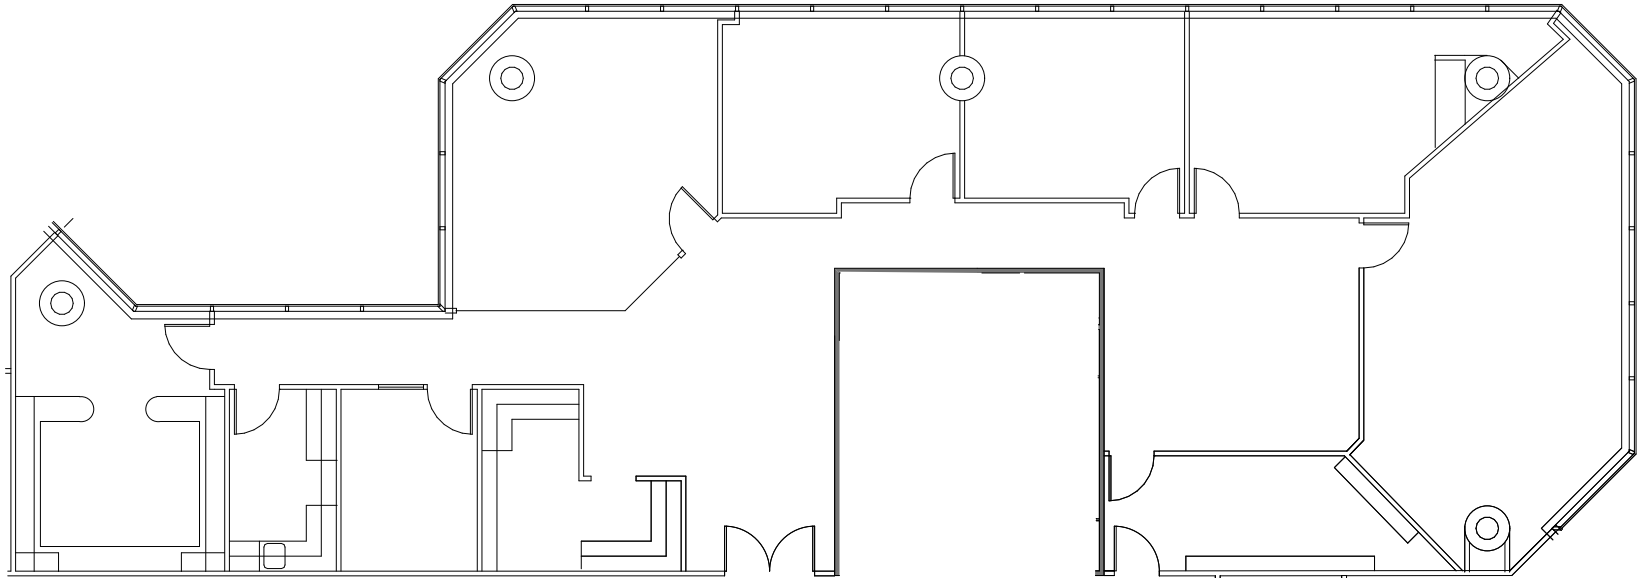

SEE ENLARGED
PLAN

ENLARGED FLOOR PLAN

Lyric Centre

440 Louisiana Street
Houston, TX 77002

Suite # 1200

3,667 RSF