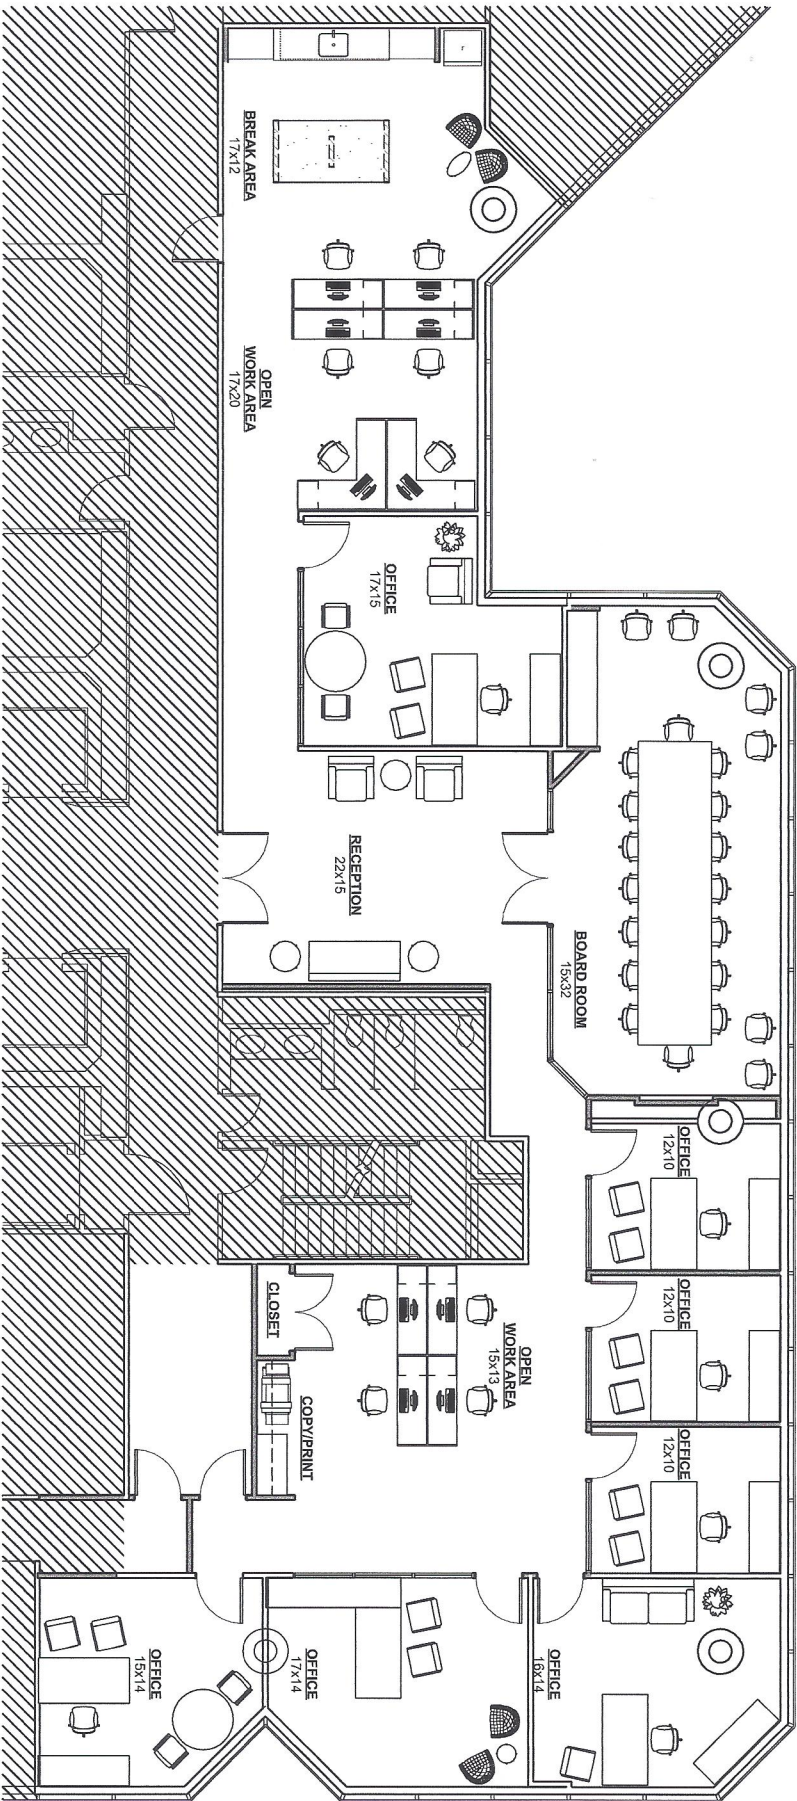

RSF# 4,075

Sprinklered? YES

SUITE 825
440 LOUISIANA STREET
HOUSTON TX 77002

	<p>Scale: 1/8" = 1'-0"</p> <p>PROJECT MOLIYMC - SUITE 825.pln</p> <p>CONTACT PERSON:BOY LOCKE</p> <p>713.350.3422</p> <p>DRAWN BY: RL</p>
--	---

SPACE PLAN

SP3

ISSUE DATE:5/6/2019
COPYRIGHT: 2019 AHB ARCHITECTS, PLLC