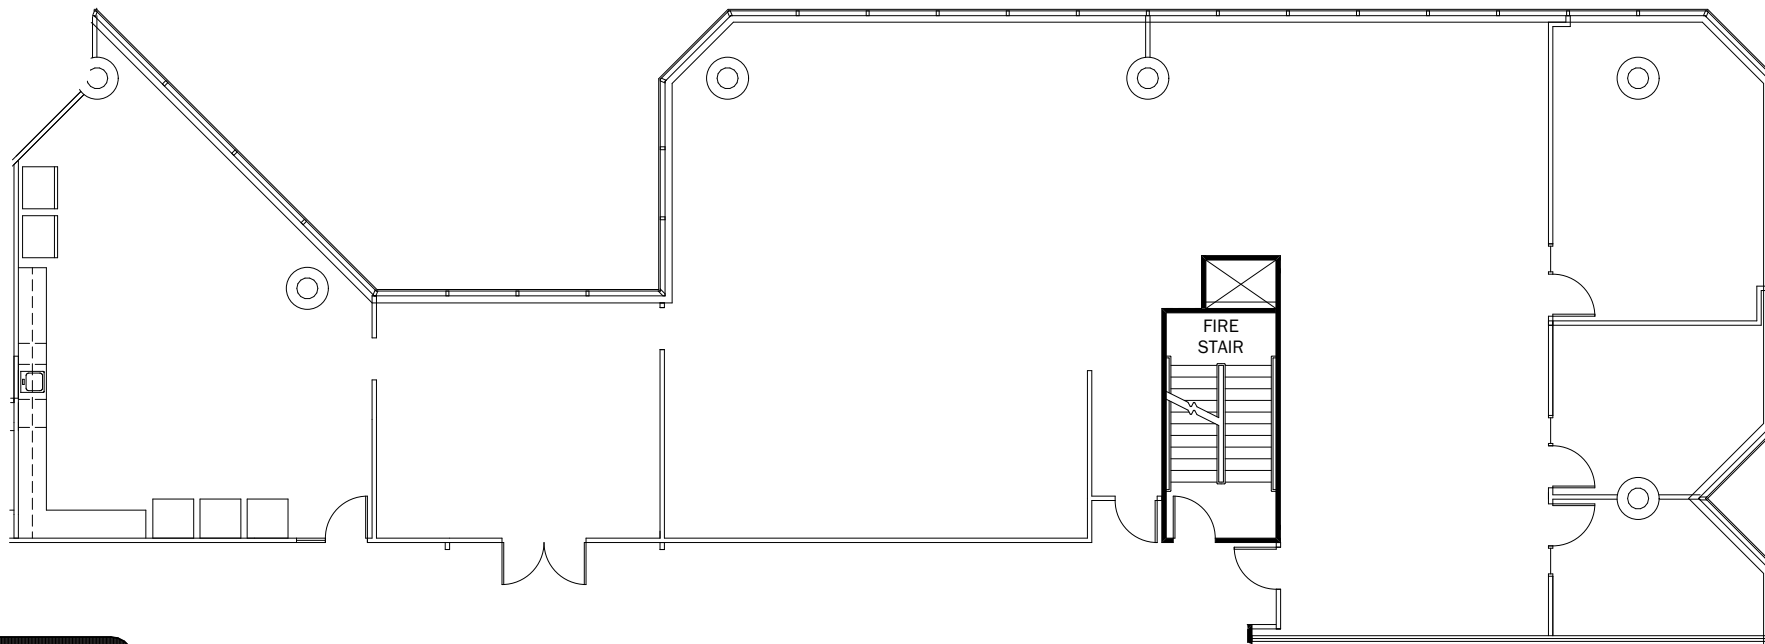

SEE ENLARGED
PLAN

Lyric Centre

440 Louisiana Street
Houston, TX 77002

Suite # 2575

4,881 RSF