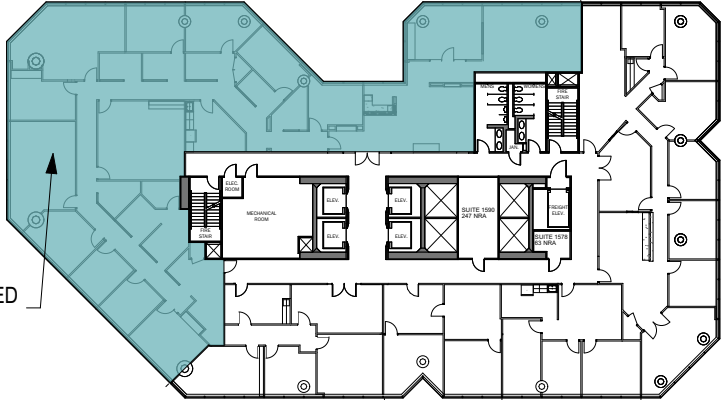

**ENLARGED FLOOR PLAN**  
SCALE: N.T.S.

SEE ENLARGED  
PLAN

**Lyric Centre**  
440 Louisiana Street  
Houston, TX 77002

**Suite # 1500**  
7,371 RSF